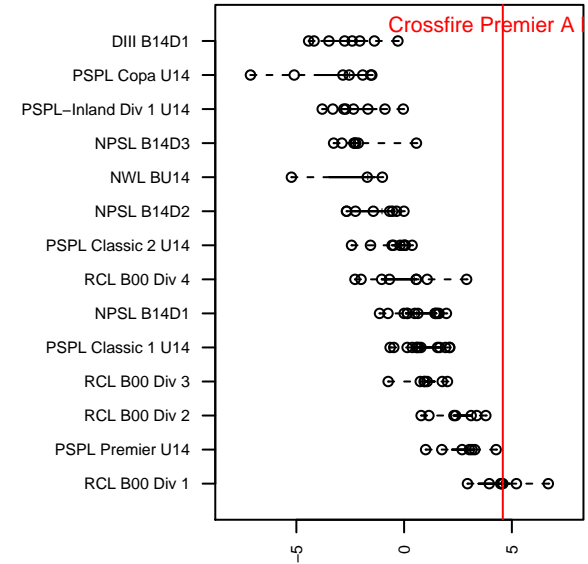

Crossfire Premier A B00

Crossfire Premier SC
 Redmond, WA
 B00 total strength=1557
 attack=16.09 defense=11.83
 fall league = RCL B00 Div 1
 spr league = Win RCL B00 Div 1
 notes= Black 2012, 2013, 2014

alt names used:
 CROSSFIRE PREMIER B00 A – BLACK (WA)
 Crossfire Premier B00–Black–A
 CROSSFIRE PREMIER CROSSFIRE B00 BLA
 CROSSFIRE PREMIER B00 BLACK
 Crossfire Premier B00 Black
 Crossfire Premier B00–Black–A
 Crossfire Premier B00–Black–A

**attack and defense variance (black dot)
relative to other teams
and top 10 in region**

**attack and defense rating
relative to others at age
and all opponents in last 13 months**

Performance relative to 13 month average