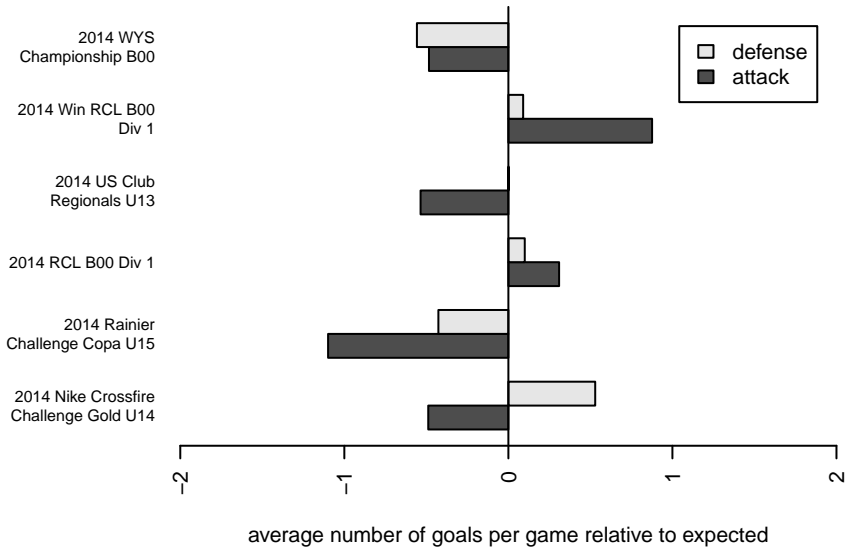

Venues played:
 2013 WYS Championship B00
 2014 Rainier Challenge Copa U15
 2014 US Club Regionals U13
 2014 NW Invitational U14
 2014 Nike Crossfire Challenge Gold U14
 2014 RCL B00 Div 1
 2014 Win RCL B00 Div 1
 2014 WYS Championship B00

**attack and defense variance (black dot)
relative to other teams
and top 10 in region**

**attack and defense rating
relative to others at age
and all opponents in last 13 months**

Performance relative to 13 month average