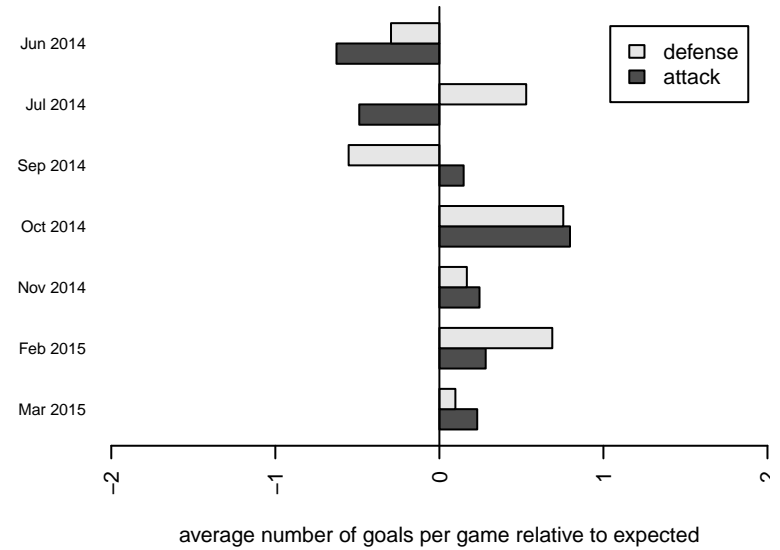

Performance relative to 13 month average