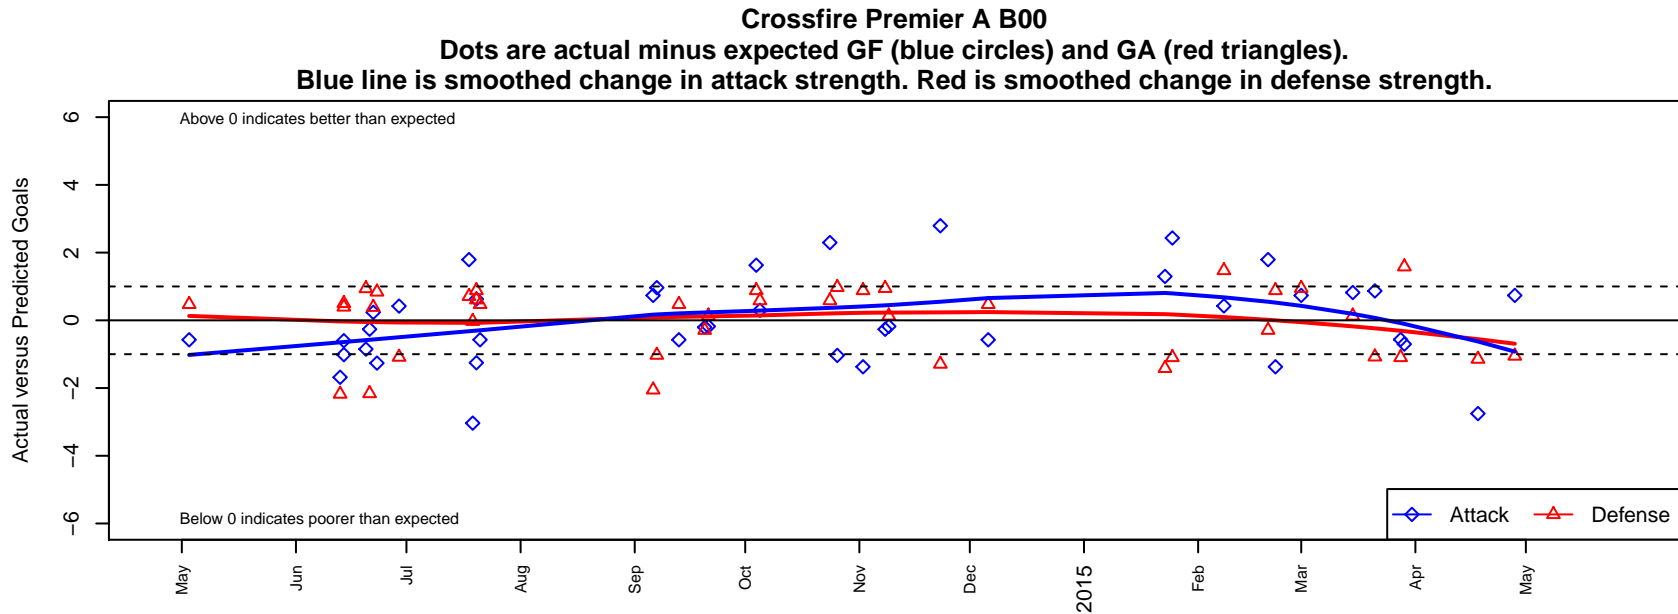

Crossfire Premier A B00

Crossfire Premier SC
 Redmond, WA
 B00 total strength=1557
 attack=16.09 defense=11.83
 fall league = RCL B00 Div 1
 spr league = Win RCL B00 Div 1
 notes= Black 2012, 2013, 2014

**attack and defense variance (black dot)
relative to other teams
and top 10 in region**

**attack and defense rating
relative to others at age
and all opponents in last 13 months**

Performance relative to 13 month average