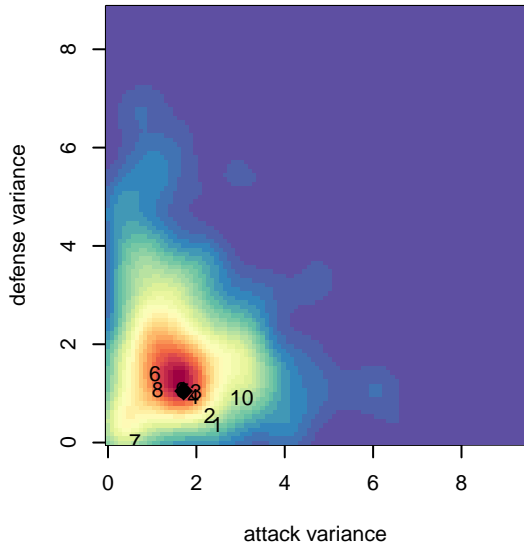

**attack and defense variance (black dot)
relative to other teams
and top 10 in region**