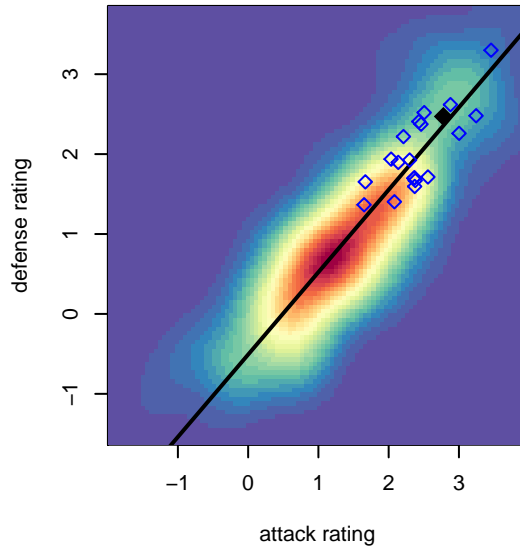

Crossfire Premier A B00

Crossfire Premier SC
 Redmond, WA
 B00 total strength=1557
 attack=16.09 defense=11.83
 fall league = RCL B00 Div 1
 spr league = Win RCL B00 Div 1
 notes= Black 2012, 2013, 2014

alt names used:
 CROSSFIRE PREMIER B00 A – BLACK (WA)
 Crossfire Premier B00–Black–A
 CROSSFIRE PREMIER CROSSFIRE B00 BLA
 CROSSFIRE PREMIER B00 BLACK
 Crossfire Premier B00 Black
 Crossfire Premier B00–Black–A
 Crossfire Premier B00–Black–A

**attack and defense variance (black dot)
relative to other teams
and top 10 in region**

**attack and defense rating
relative to others at age
and all opponents in last 13 months**

Performance relative to 13 month average